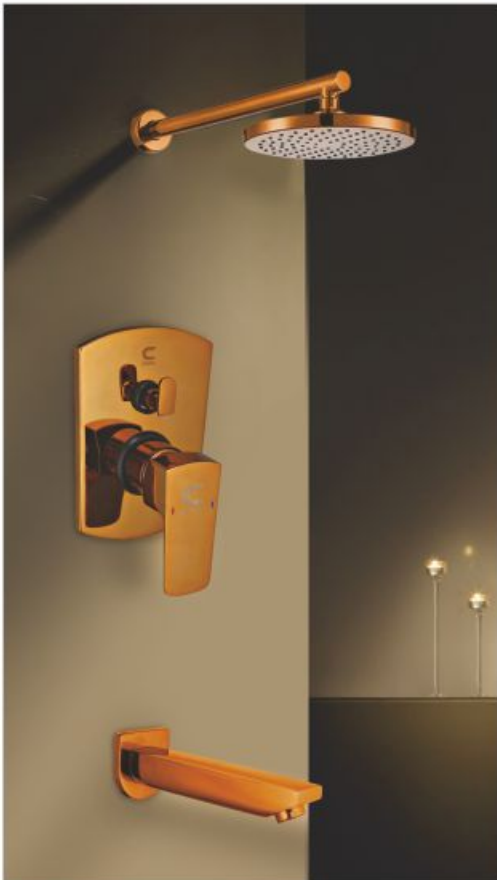

Cat No.	DESCRIPTION	MRP. in ₹
QUC 001	Bib Cock	1900/-
QUC 002	Pillar Cock	3800/-
QUC 003	Long Body	2800/-
QUC 005	Bib Cock 2-in 1	4600/-
QUC 006	Angle Valve	2300/-
QUC 007	Angle Valve 2-in 1	4200/-
QUC 008	Concealed Stop Cock 15 mm	2500/-
QUC 009A	Concealed Stop Cock 20 mm x 3/4"	2600/-
QUC 010	Sink Cock	3800/-
QUC 011	Swan Neck	3800/-
QUC 012	Single Lever Sink Mixer Wall Mounted	9900/-
QUC 013	Sink Mixer	8700/-
QUC 015	Wall Mixer Non Telephonic	8700/-
QUC 016	Wall Mixer With L- Bend	10900/-
QUC 017	Wall Mixer With Crutch	10900/-
QUC 019	Single Lever Basin Mixer	7500/-
QUC 020	Single Lever Tall Boy	9100/-
QUC 022	Single Lever Sink Mixer Table Mounted	8100/-
QUC 026P	Complete Diverter 4 Way 40mm with Upper Part	8200/-
QUC 027P	Complete Diverter 5 Way 46mm with Upper Part	9800/-
QUC 028P	Complete Diverter Highflow 46mm with Upper Part	9980/-
QUC 030P	Complete Diverter with Upper Parts Wall Mounted Basin Mixer	9625/-
QUC 031	Wall Spout Plain	2700/-
QUC 032	Wall Spout Button	3800/-
QUC 033	Handle For Taps	1050/-
QUC 034	Handle For Diverter	1700/-
QUC 036	Long Pillar Cock 12"	4000/-